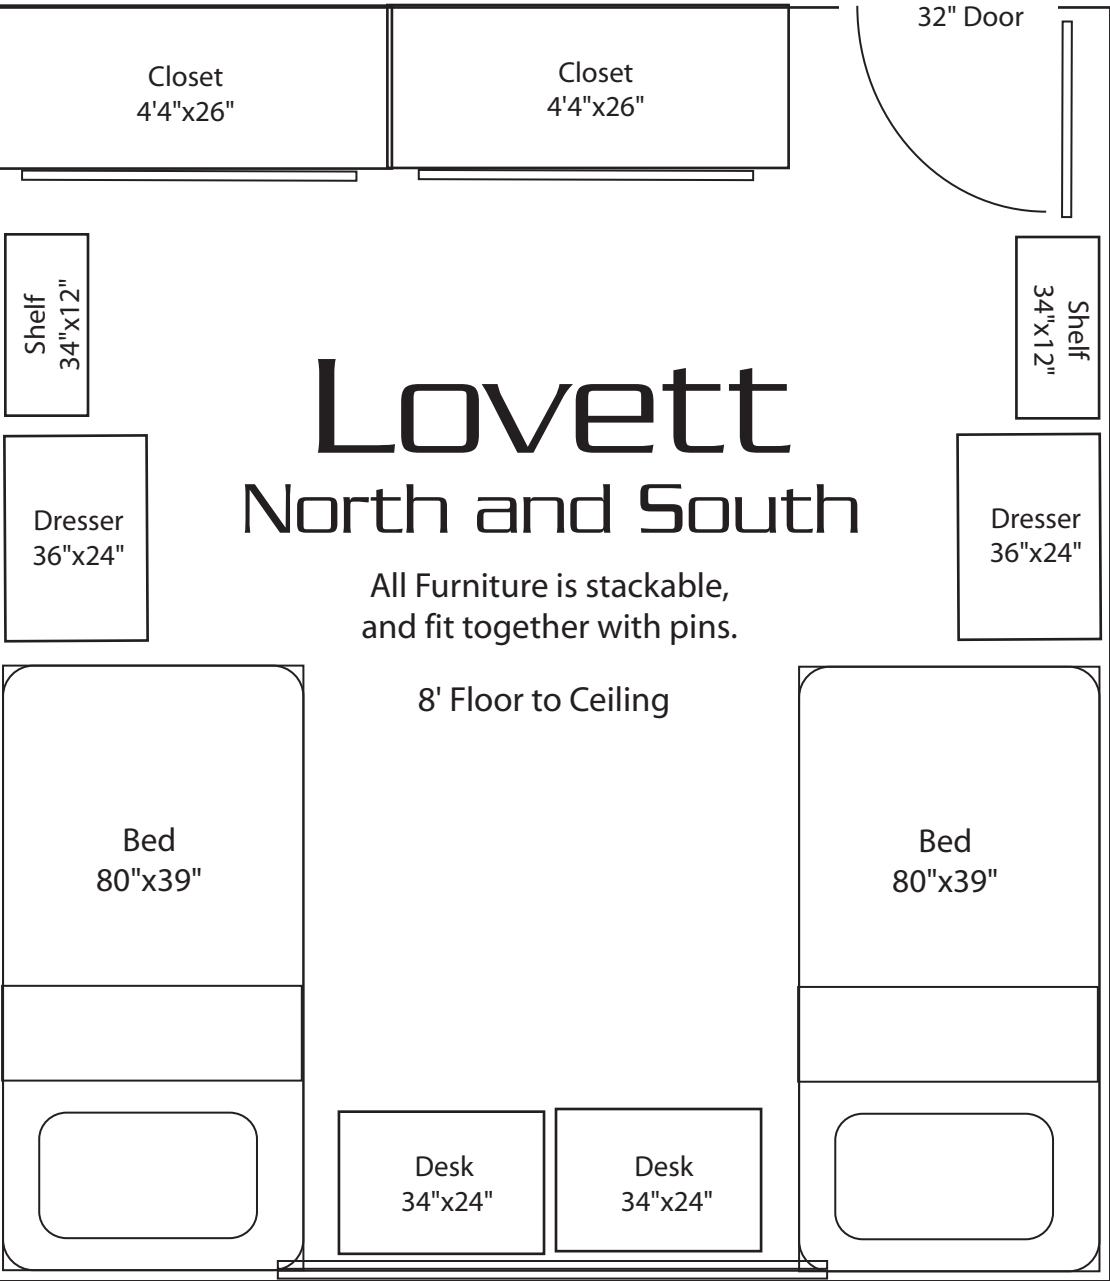

Lovett North and South

All Furniture is stackable,
and fit together with pins.

8' Floor to Ceiling

15'6"

13'11"