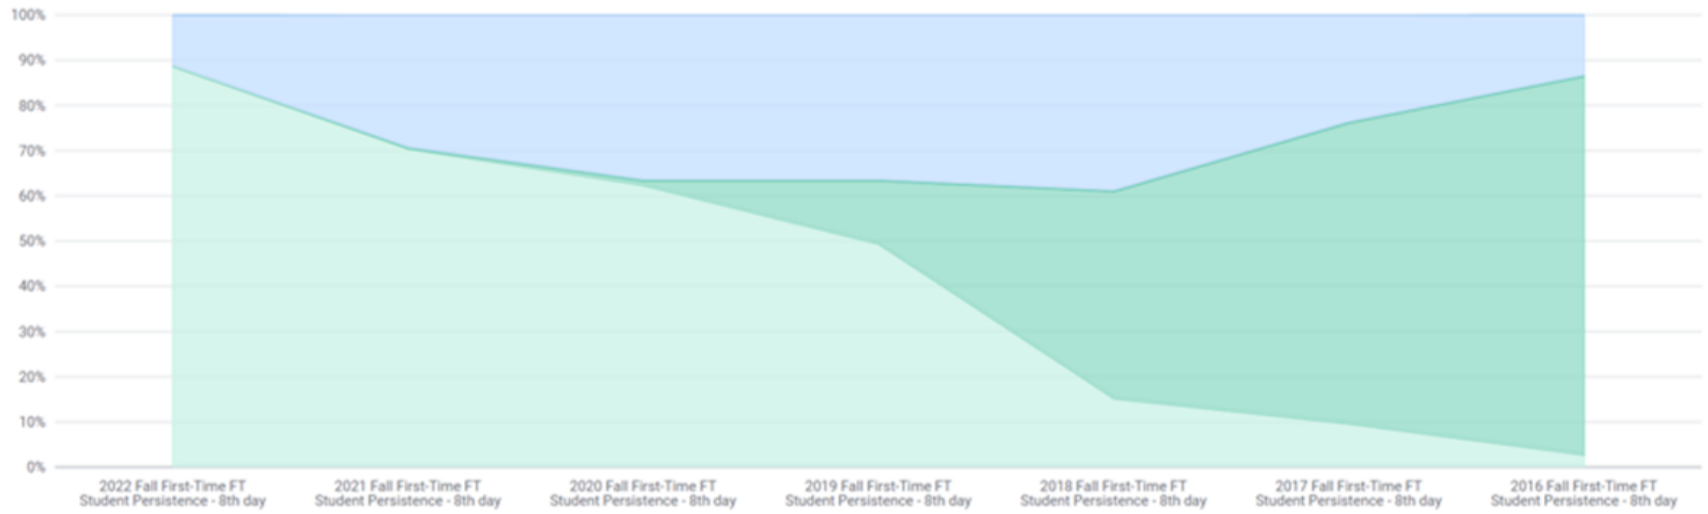

STU CR Attrition Report

016
191

Academic Period 2023 Spring

016
191

Active Conferred Program Not Registered

Total Students in Cohort 3,916