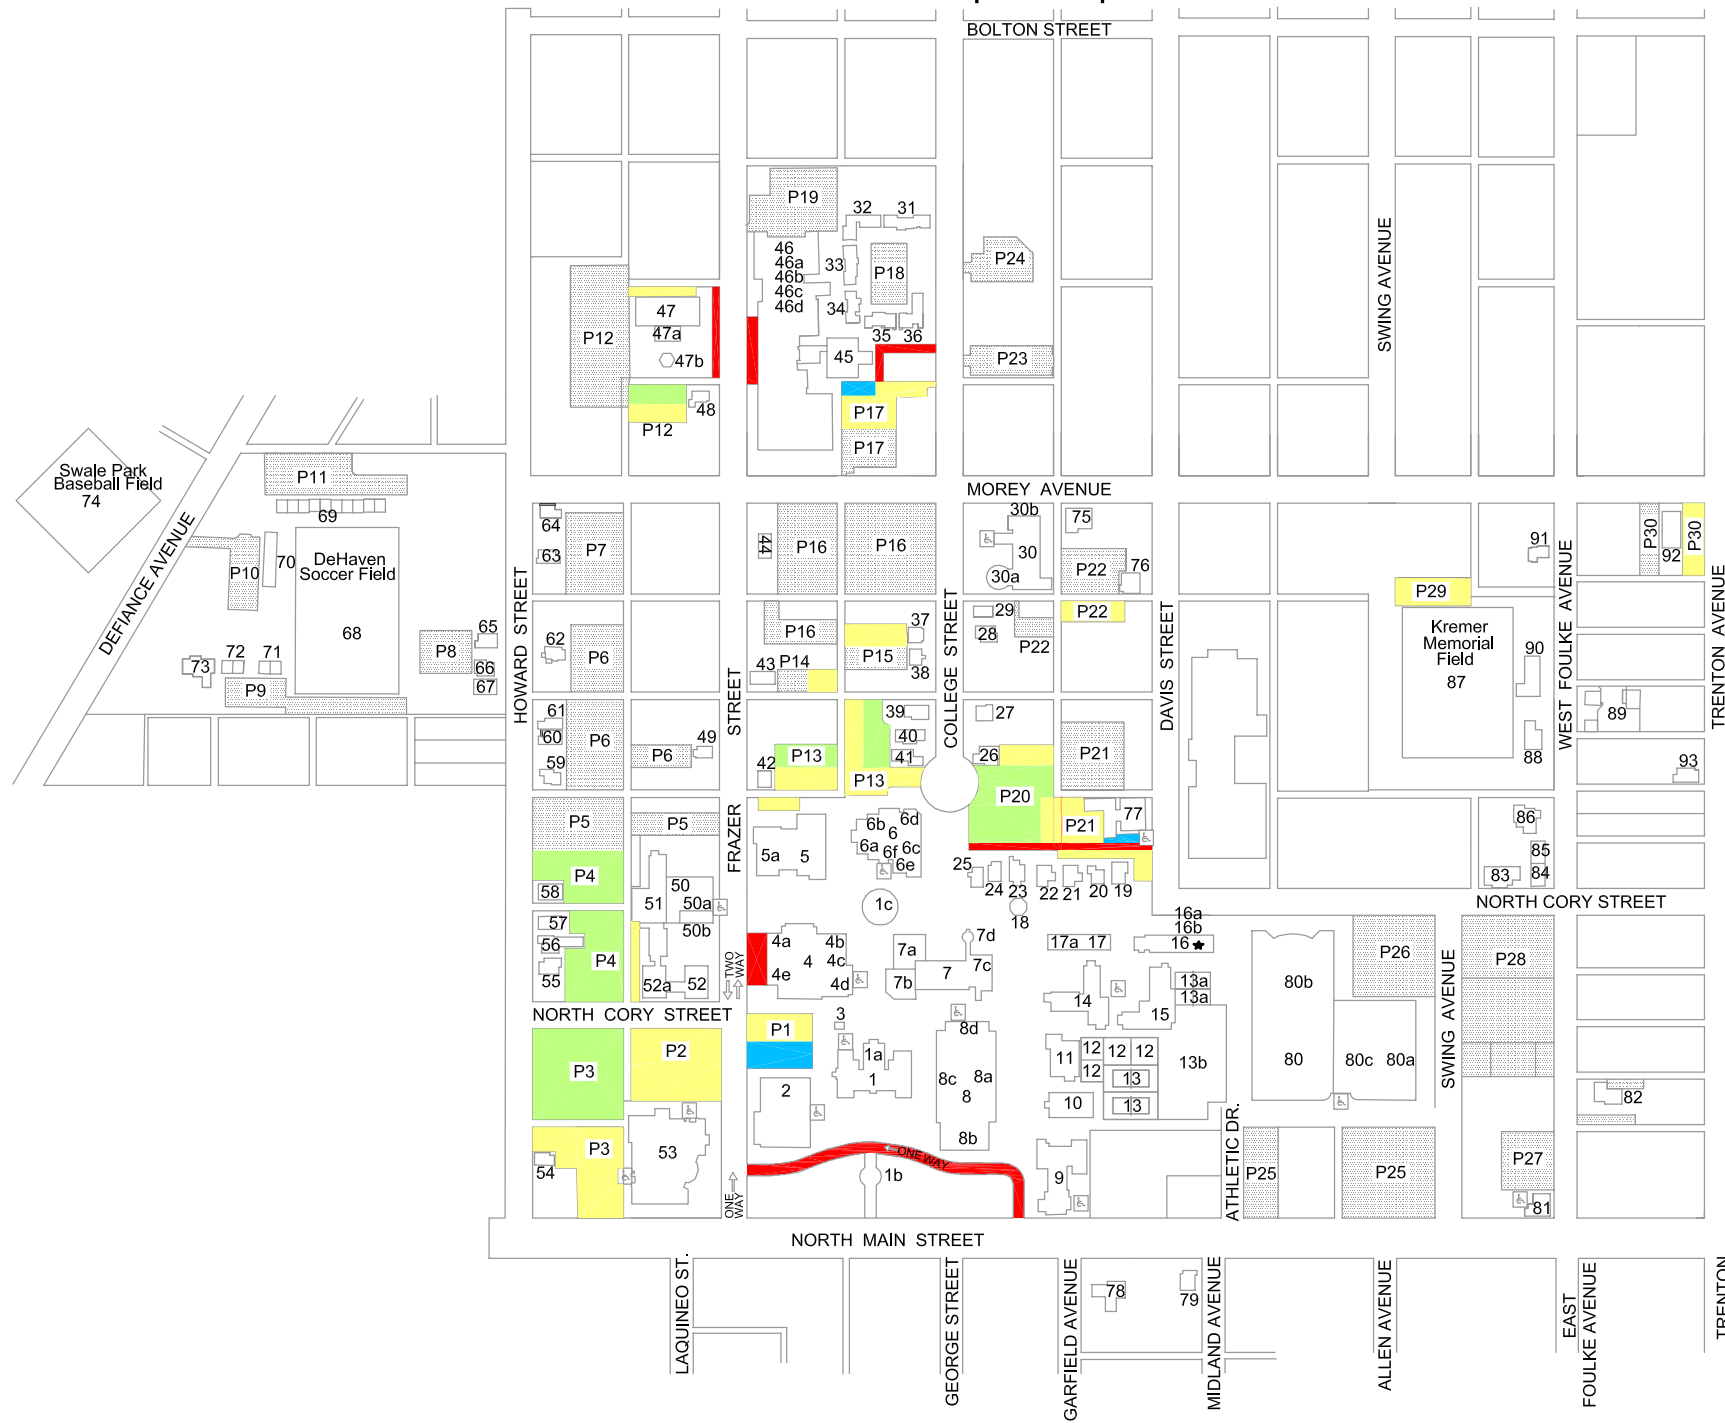

THE UNIVERSITY OF FINDLAY

Campus Map

- Faculty/staff parking
- Handicap parking
- Commuter parking
- Resident parking
- No parking

Key on Back

To Armstrong Sports Complex